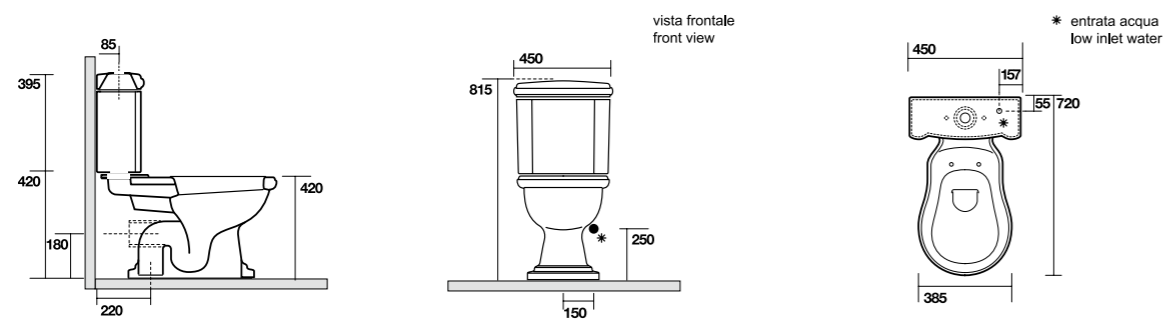

- **1012** vaso monoblocco scarico suolo "S"
  Close coupled wc pan floor outlet
- **1013** vaso monoblocco scarico parete "P"
  Close coupled wc pan wall outlet
- **1081** Cassetta monoblocco
  Close coupled cistern