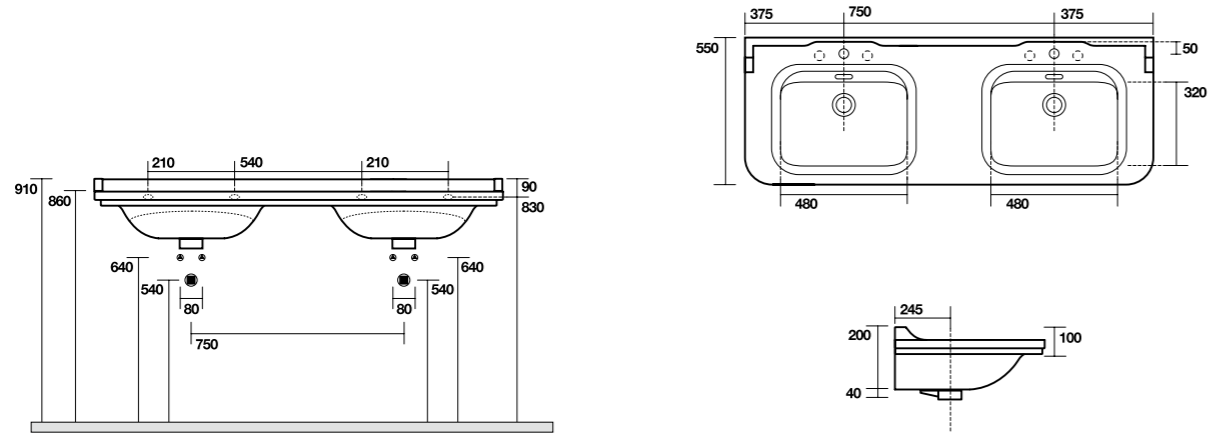

4143 Lavabo 150x55 doppia vasca sospeso monoforo (tre fori a richiesta)
One hole wall hung double basin 150x55 (three holes on demand)