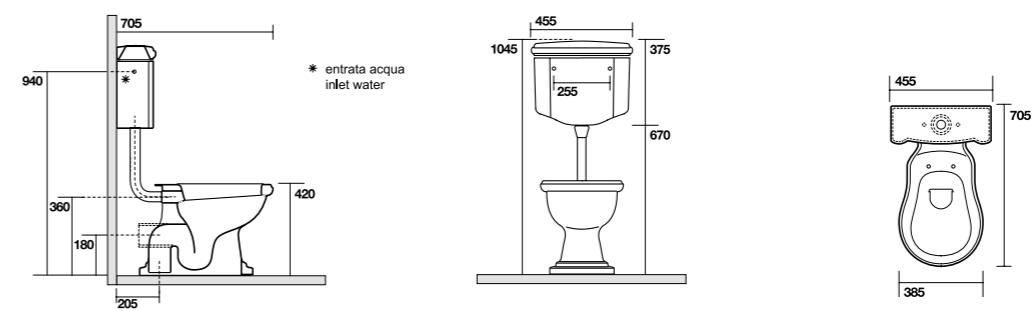

- **1010** Vaso scarico suolo "S"
  Wc pan floor outlet
- **1011** Vaso scarico parete "P"
  Wc pan wall outlet
- **1082** Cassetta Zaino
  Low level cistern