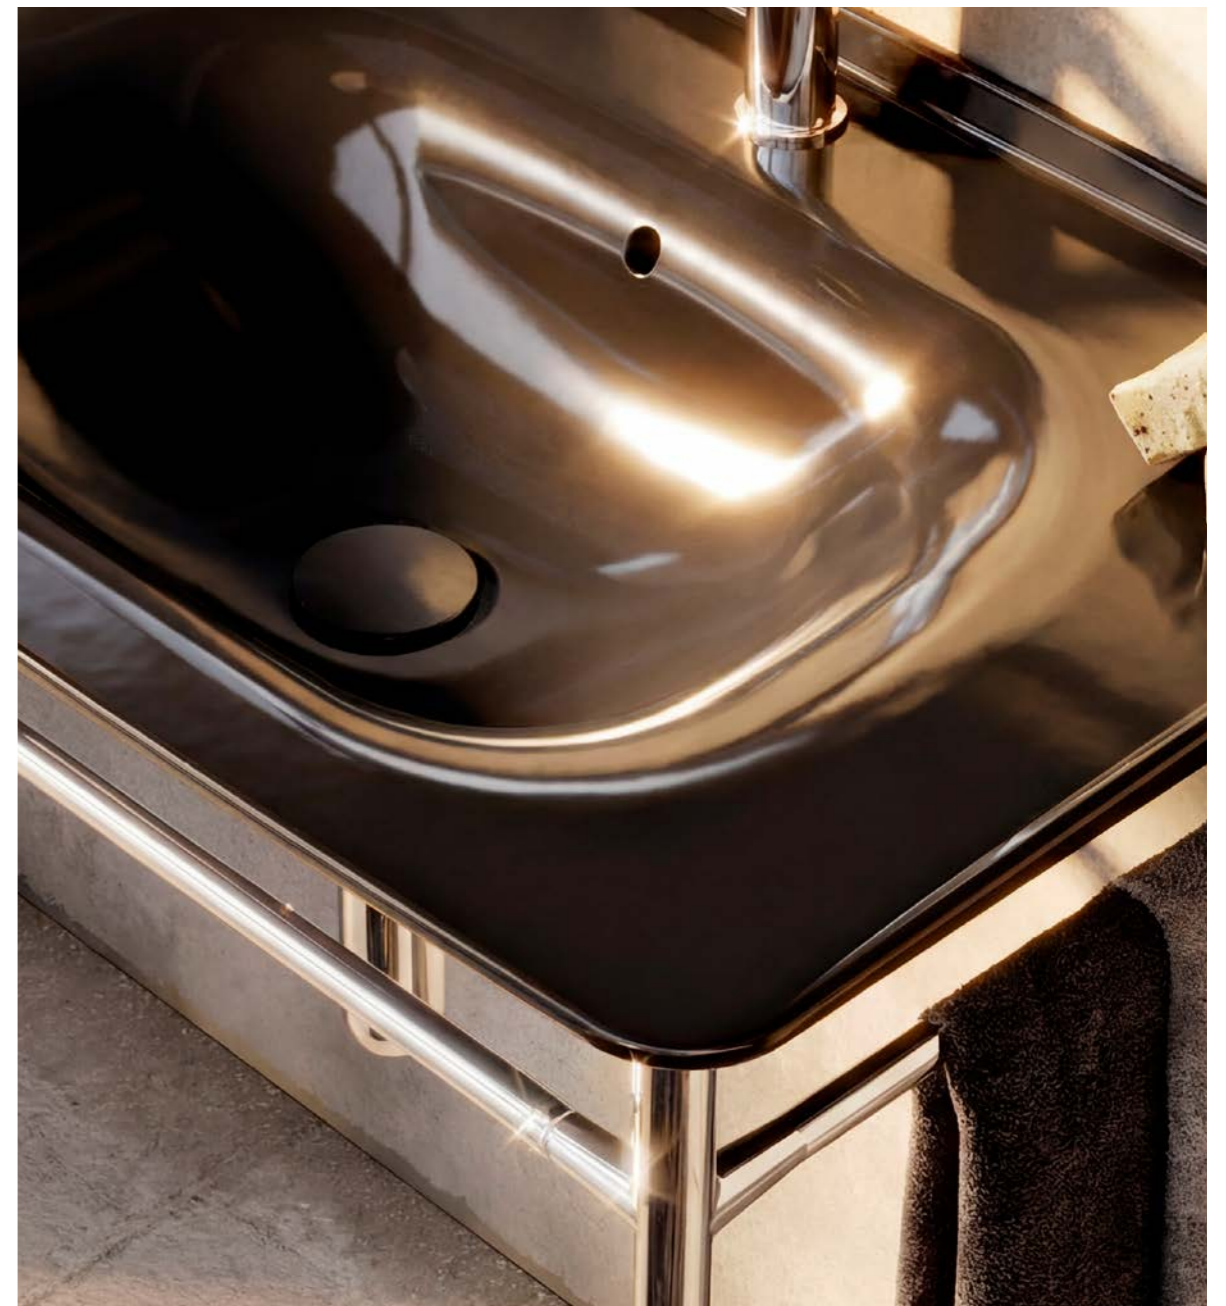

- **5643** Lavabo bianco lucido cm 120 | Glossy white washbasin cm 120
- **9277** Struttura a terra cromo cm 120 | Chrome floor standing unit cm 120
- **933213** Specchio con ante laterali cm 120 | Mirror with side doors cm 120
- **9235** Sifone cromo | Chrome sink pipe

- **5643** Lavabo nero lucido cm 120 | Glossy black washbasin cm 120
- **9277** Struttura a terra cromo cm 120 | Chrome floor standing unit cm 120