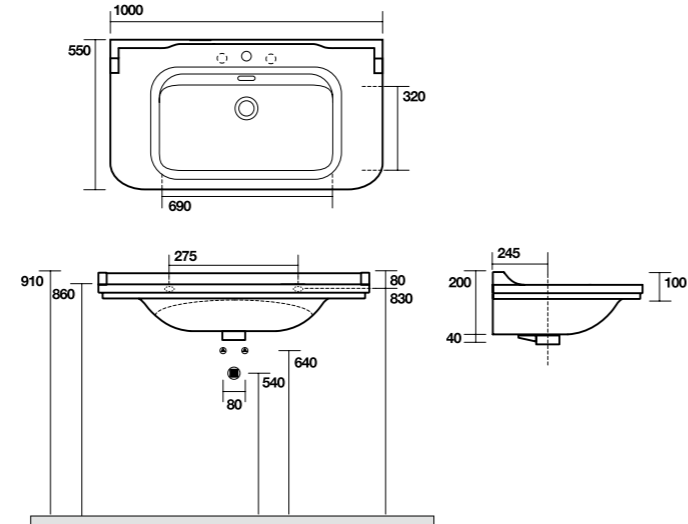

4142 Lavabo 100x55 sospeso monoforo (tre fori a richiesta)
One hole wall hung washbasin 100x55 (three holes on demand)