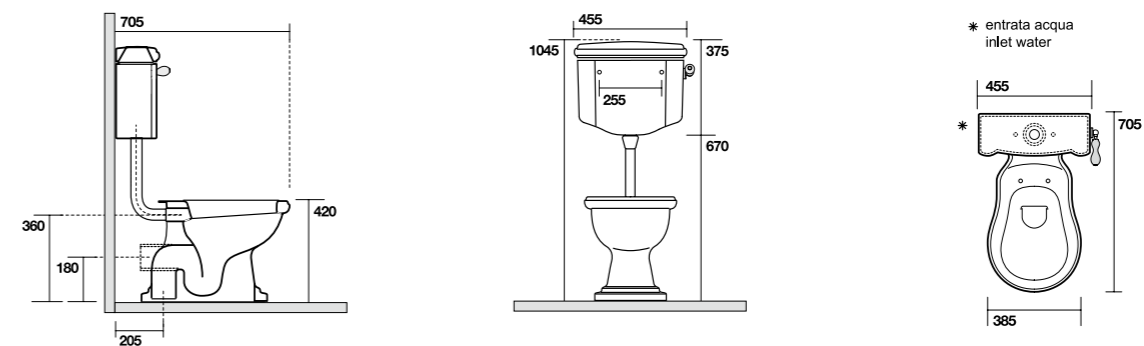

- **1010** Vaso scarico suolo "S"
  Wc pan floor outlet
- **1011** Vaso scarico parete "P"
  Wc pan wall outlet
- **1072** Cassetta Zaino per leva laterale
  Low level cistern for lateral handle