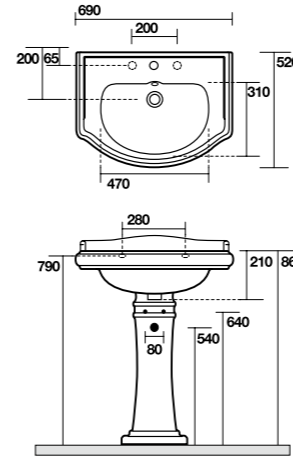

1046 Lavabo 69 monoforo (tre fori a richiesta)
One hole washbasin 69 (three holes on demand)

1070 Colonna Pedestal