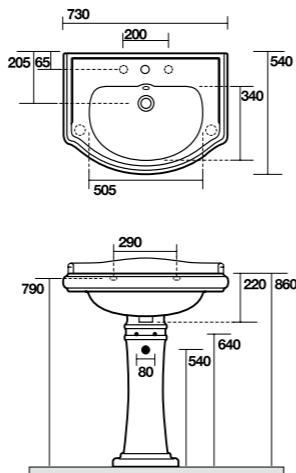

7349 Mobile noce chiuso per lavabo 73
Cabinet for washbasin 73

1047 Lavabo 73 monoforo (tre fori a richiesta)
One hole washbasin 73 (three holes on demand)

1070 Colonna Pedestal