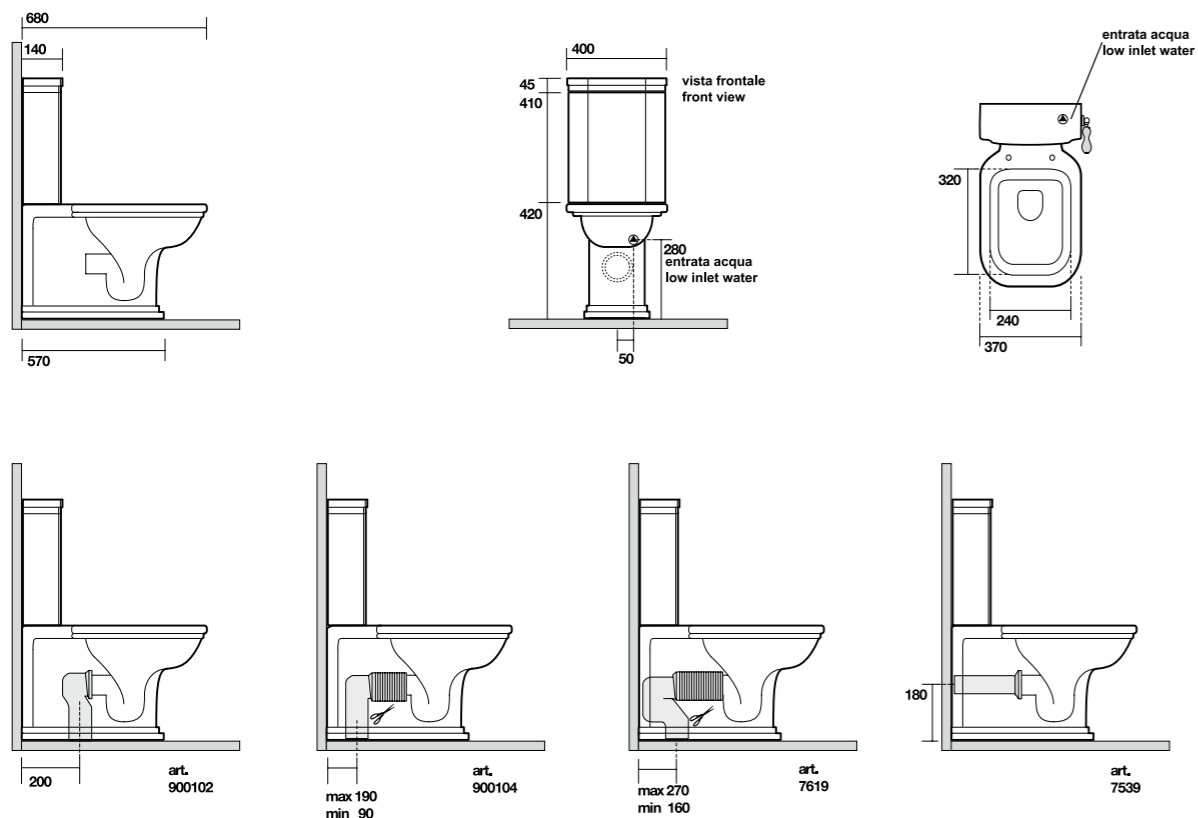

- **4117** Vaso monoblocco unico
  Btw close coupled wc pan
- **4181** Cassetta monoblocco
  Close coupled cistern
- **4179** Cassetta per monoblocco per leva laterale
  Close coupled cistern for lateral handle