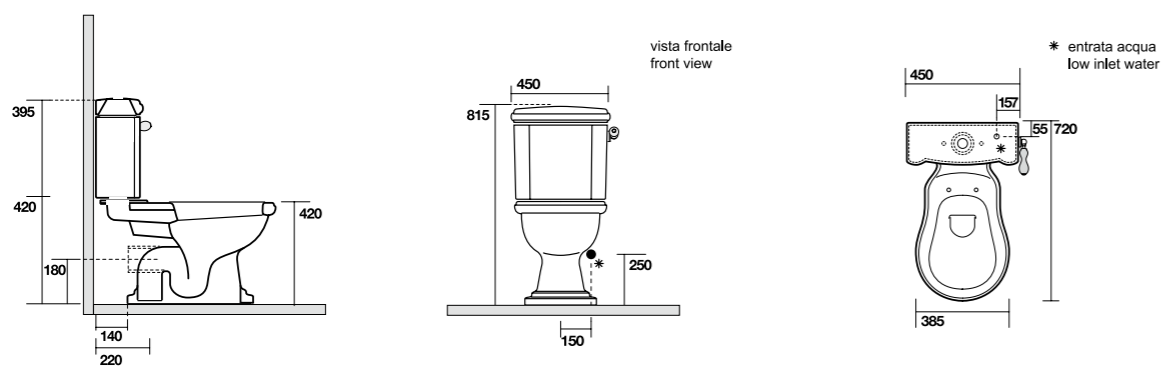

7481 Vasca "Belrose"
"Belrose" bath-tub

- **1012** vaso monoblocco scarico suolo "S"
  Close coupled wc pan floor outlet
- **1013** vaso monoblocco scarico parete "P"
  Close coupled wc pan wall outlet
- **1071** Cassetta monoblocco scarico leva laterale
  Close coupled cistern for lateral handle