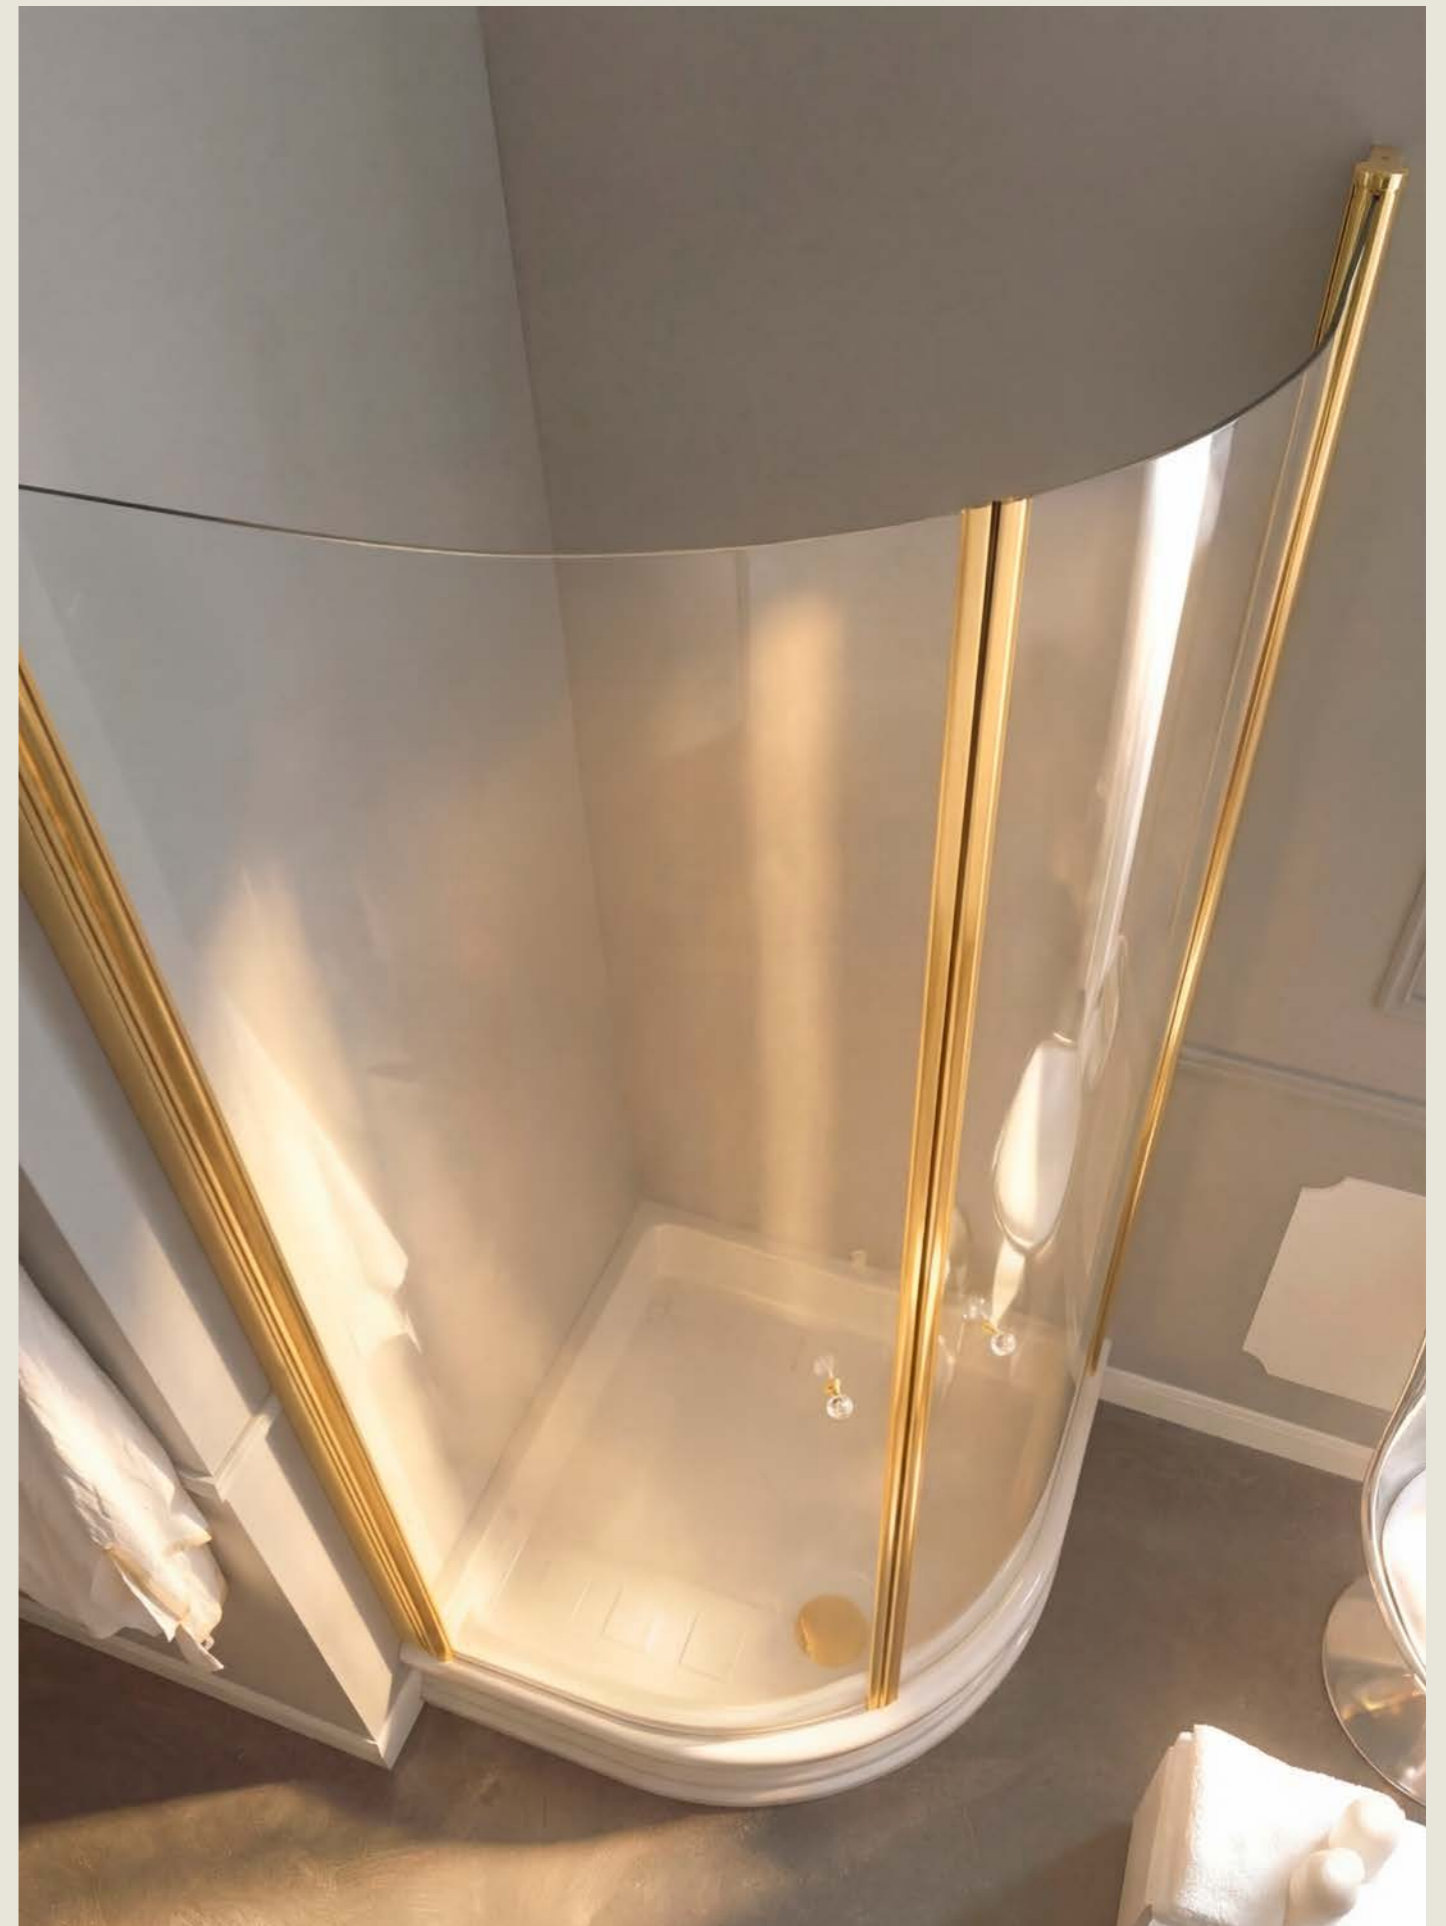

9151 Cabina doccia finitura oro | Gold finishes shower enclosure
1339 Piatto doccia semicircolare bianco lucido cm 90 | Glossy white corner shower tray semicircular cm 90