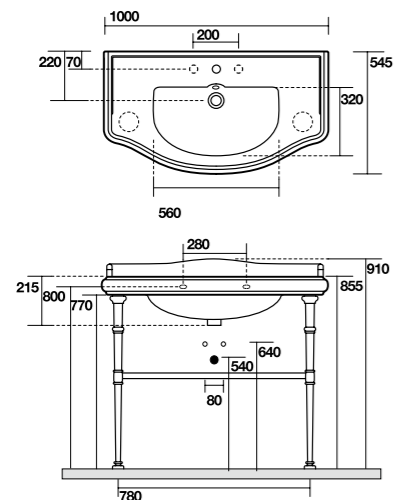

7347 Mobile chiuso per lavabo 100
Cabinet for washbasin 100

7300 Struttura porta lavabo 100 in ottone
con gambe coniche e ripiano in griglia
Metal structure with conic legs and shelf for washbasin 100