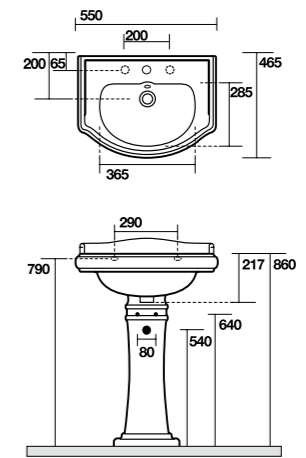

1045 Lavabo 55 monoforo (tre fori a richiesta)
One hole washbasin 55 (three holes on demand)

1070 Colonna Pedestal