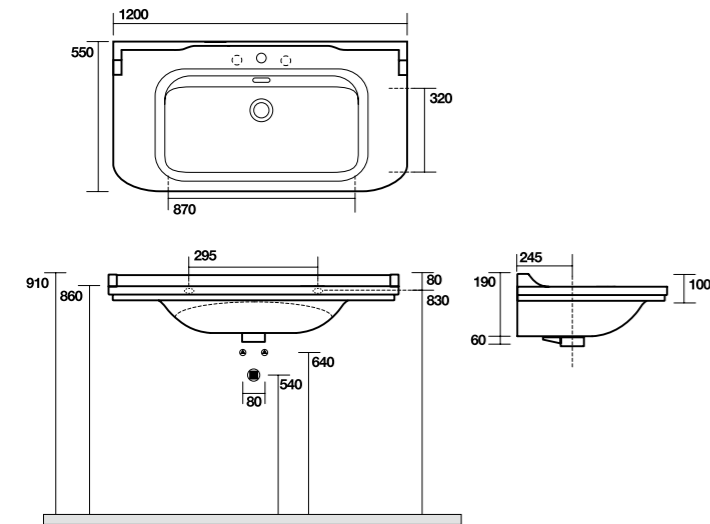

4144 Lavabo 120x55 sospeso monoforo (tre fori a richiesta)
One hole wall hung washbasin 120x55 (three holes on demand)