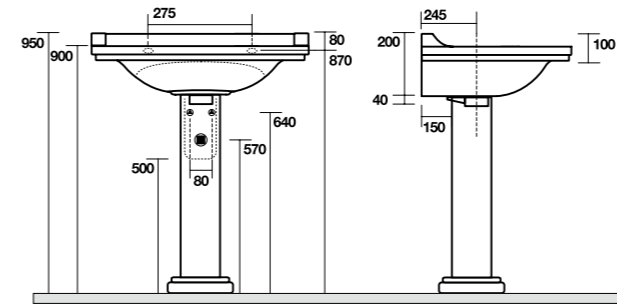

4141 Lavabo 80x55 sospeso o su colonna monoforo (tre fori a richiesta)
One hole wall hung or on pedestal washbasin 80x55 (three holes on demand)

4170 Colonna
Pedestal