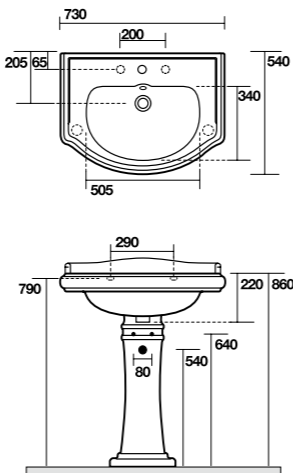

7349 Mobile noce chiuso per lavabo 73
Cabinet for washbasin 73

1047 Lavabo 73 monoforo (tre fori a richiesta)
One hole washbasin 73 (three holes on demand)

1070 Colonna Pedestal