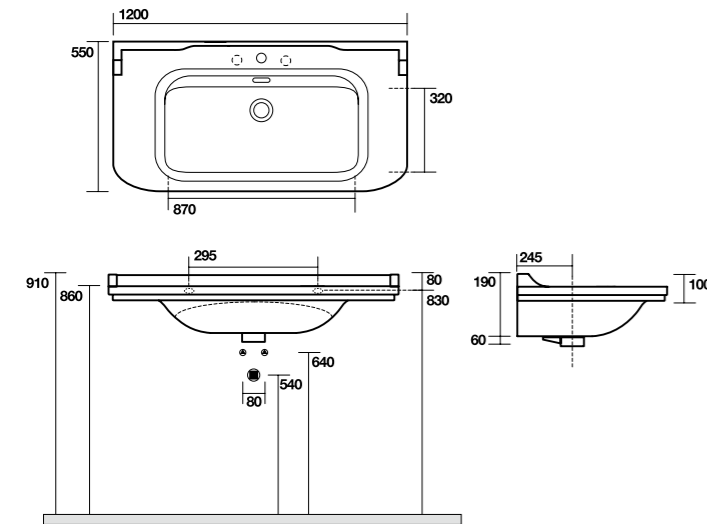

4144 Lavabo 120x55 sospeso monoforo (tre fori a richiesta)
One hole wall hung washbasin 120x55 (three holes on demand)